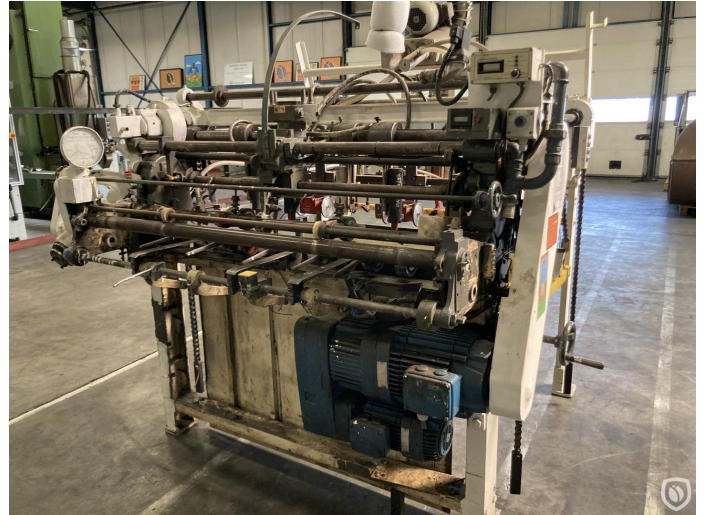

Crabtree TF

sheet feeder

Technical specifications

CazProductNumber CPN	6214
Name	Crabtree TF
Sheet length max.	965 mm
Sheet width max.	1143 mm

Videos

There are no videos available for this product.

Photos

Follow us: